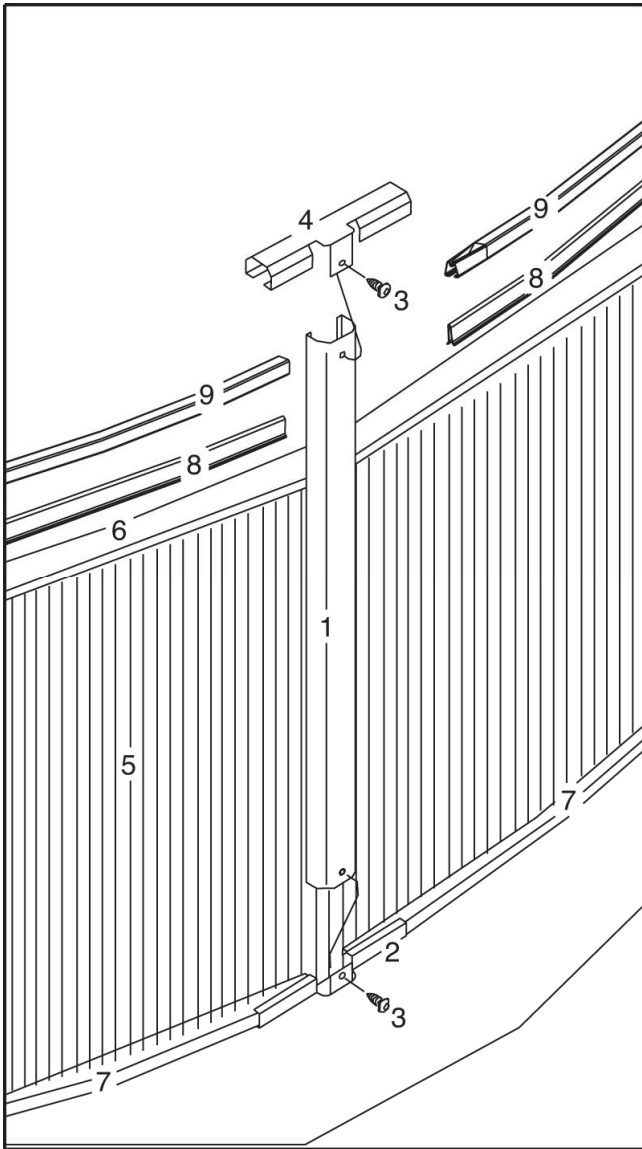

Pool Breakdown
Blue Lagoon 24' Round 52"
NB1067

<p><u>FEATURES:</u> Round Size: 24q Depth: 52+ 15 Year Warranty</p>	<p><u>STRUCTURE COMPOSITION:</u> Rugged Steel Frame Polymer Seat Caps Protective Wall Coatings</p>
--	--

	Qty	Carton #	Carton Content Description
<input type="checkbox"/>	1	CRARISND2452-SMN	BLUE LAGOON . 2 INCH UPRIGHT; 5/8 INCH RAIL, TOP CAP; BOTTOM PLATE; WALL; PLASTIC COPING; HARDWARE; INSTRUCTIONS

Carton Breakdown
Blue Lagoon 24' Round 52"
NB1067

Key #	Qty	Item #	Mfg Part #	Part Description	
CARTON # CRARISND2452-SMN					
<input type="checkbox"/>	1	16	NBP3228	37558	Upright 2+STL ALI Pearl Aries 51-5/8+
<input type="checkbox"/>	2	16	NBP3219	NLR-1320103	Bottom Plate 2+STL Aries
<input type="checkbox"/>	3	32	NBP3220	99-0114	Screw #12x5/8+Phil Pan ZY PTD Pearl HD
<input type="checkbox"/>	4	16	NBP3221	36868	Top Cap 5/8+Connector ALI Pearl Aries
<input type="checkbox"/>	5	1	-----	WSND52S-SMN24-909	Wall Sand 52+Steel SM 24
<input type="checkbox"/>	7	16	NBP3229	NLR-1460064	Bottom Rail 12 ϕ +R 54-1/16+(5/8+STL)
<input type="checkbox"/>	8	19	NBP3078	10296	Plastic Coping Single 48+For Metal Stab.
<input type="checkbox"/>	9	16	NBP3225	36867	Top Rail PTD 12 ϕ +R 54-1/16+(5/8+STL)
<input type="checkbox"/>	---	1	NBP3218	10608	Hardware YZ #37 Bolt Set Wall 48/52/54+
<input type="checkbox"/>	---	1	-----	95-0007	Envelopes Safety Complete
<input type="checkbox"/>	---	1	-----	95-0749	Aries Product Label
<input type="checkbox"/>	---	1	-----	97-0753	Round Aries Instructions

Blue Lagoon 24' Round 52"

NB1067

Key #	Part Description	Item #
1	Upright	NBP3228
2	Bottom Connector - Silver	NBP3219
3	Screw	NBP3220
4	Top Connector - Painted	NBP3221
5	Pool Wall	WSND52S-SMN24-909
6	Liner	-----
7	Bottom Rail - Silver	NBP3229
8	Plastic Coping	NBP3078
9	Top Rail - Painted	NBP3225
---	Hardware	NBP3218