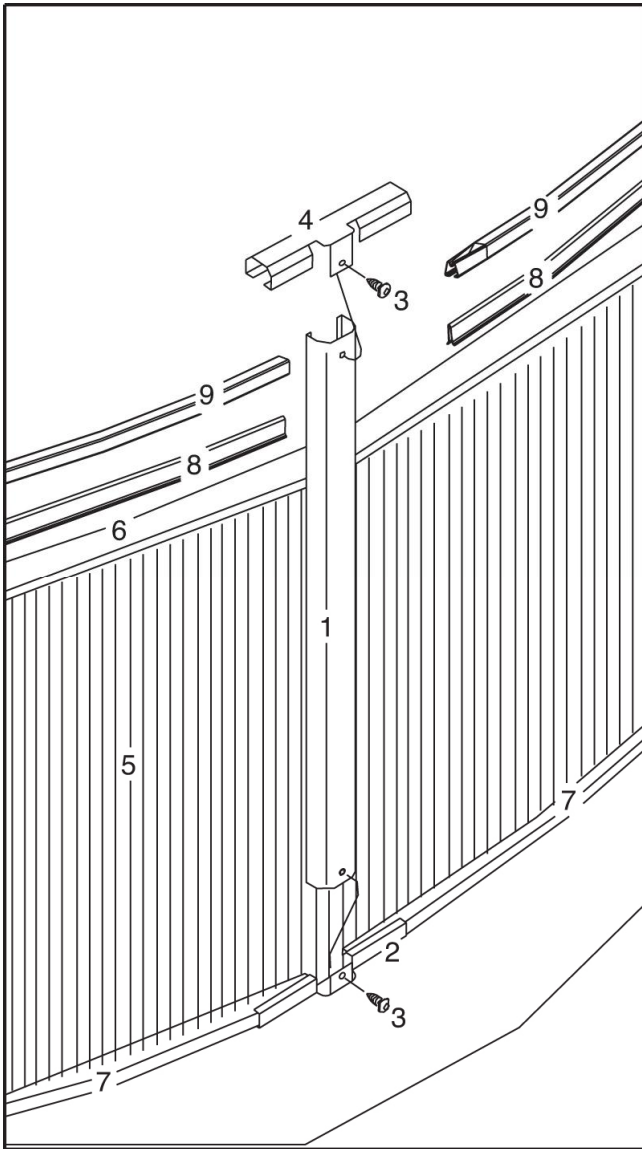

Pool Breakdown
Blue Lagoon 18' Round 52"
NB1065

<p><u>FEATURES:</u> Round Size: 18q Depth: 52+ 15 Year Warranty</p>	<p><u>STRUCTURE COMPOSITION:</u> Rugged Steel Frame Polymer Seat Caps Protective Wall Coatings</p>
--	--

	Qty	Carton #	Carton Content Description
<input type="checkbox"/>	1	CRARISND1852-SMN	BLUE LAGOON . 2 INCH UPRIGHT; 5/8 INCH RAIL, TOP CAP; BOTTOM PLATE; WALL; PLASTIC COPING; HARDWARE; INSTRUCTIONS

Carton Breakdown
Blue Lagoon 18' Round 52"
NB1065

Key #	Qty	Item #	Mfg Part #	Part Description	
CARTON # CRARISND1852-SMN					
<input type="checkbox"/>	1	12	NBP3228	37558	Upright 2+STL ALI Pearl Aries 51-5/8+
<input type="checkbox"/>	2	12	NBP3219	NLR-1320103	Bottom Plate 2+STL Aries
<input type="checkbox"/>	3	24	NBP3220	99-0114	Screw #12x5/8+Phil Pan ZY PTD Pearl HD
<input type="checkbox"/>	4	12	NBP3221	36868	Top Cap 5/8+Connector ALI Pearl Aries
<input type="checkbox"/>	5	1	-----	WSND52S-SMN18-679	Wall Sand 52+Steel SM 18
<input type="checkbox"/>	7	12	NBP3227	NLR-1460063	Bottom Rail 90°R 53-15/16+(5/8+STL)
<input type="checkbox"/>	8	14	NBP3078	10296	Plastic Coping Single 48+For Metal Stab.
<input type="checkbox"/>	9	12	NBP3226	36865	Top Rail PTD 90°R 53-15/16+(5/8+STL)
<input type="checkbox"/>	---	1	NBP3218	10608	Hardware YZ #37 Bolt Set Wall 48/52/54+
<input type="checkbox"/>	---	1	-----	95-0007	Envelopes Safety Complete
<input type="checkbox"/>	---	1	-----	95-0749	Aries Product Label
<input type="checkbox"/>	---	1	-----	97-0753	Round Aries Instructions

Blue Lagoon 18' Round 52"

NB1065

Key #	Part Description	Item #
1	Upright	NBP3228
2	Bottom Connector - Silver	NBP3219
3	Screw	NBP3220
4	Top Connector - Painted	NBP3221
5	Pool Wall	WSND52S-SMN18-679
6	Liner	-----
7	Bottom Rail - Silver	NBP3227
8	Plastic Coping	NBP3078
9	Top Rail - Painted	NBP3226
---	Hardware	NBP3218