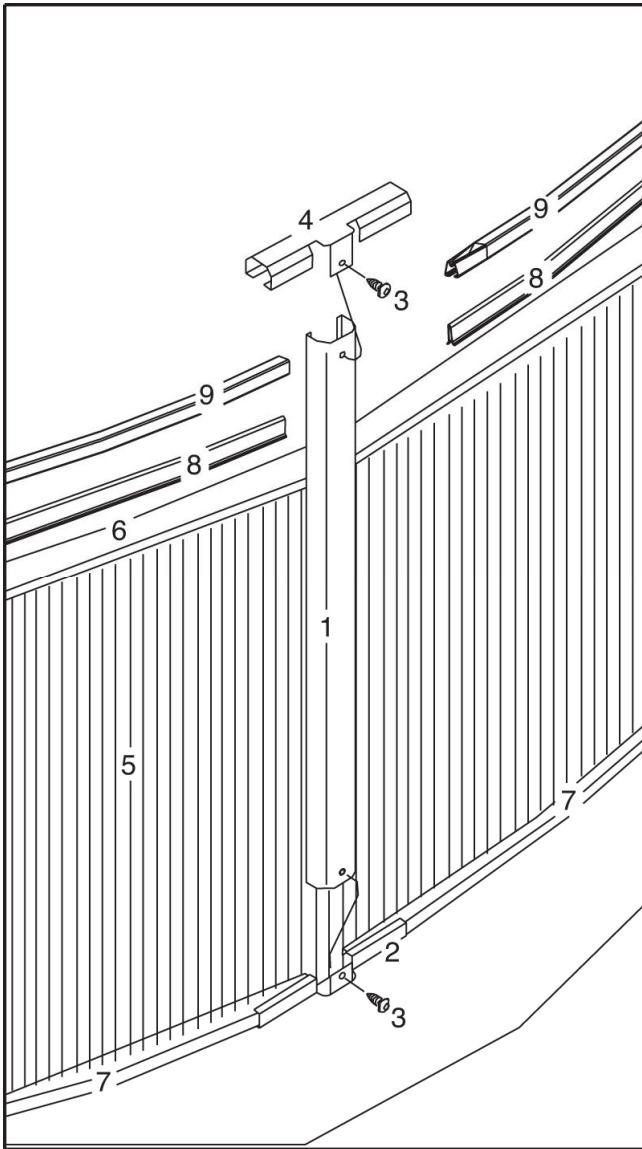

Blue Lagoon 15' Round 52"

NB1063

Key #	Part Description	Item #
1	Upright	NBP3228
2	Bottom Connector - Silver	NBP3219
3	Screw	NBP3220
4	Top Connector - Painted	NBP3221
5	Pool Wall	WSND52S-SMN15-568
6	Liner	-----
7	Bottom Rail - Silver	NBP3230
8	Plastic Coping	NBP3078
9	Top Rail - Painted	NBP3231
---	Hardware	NBP3218