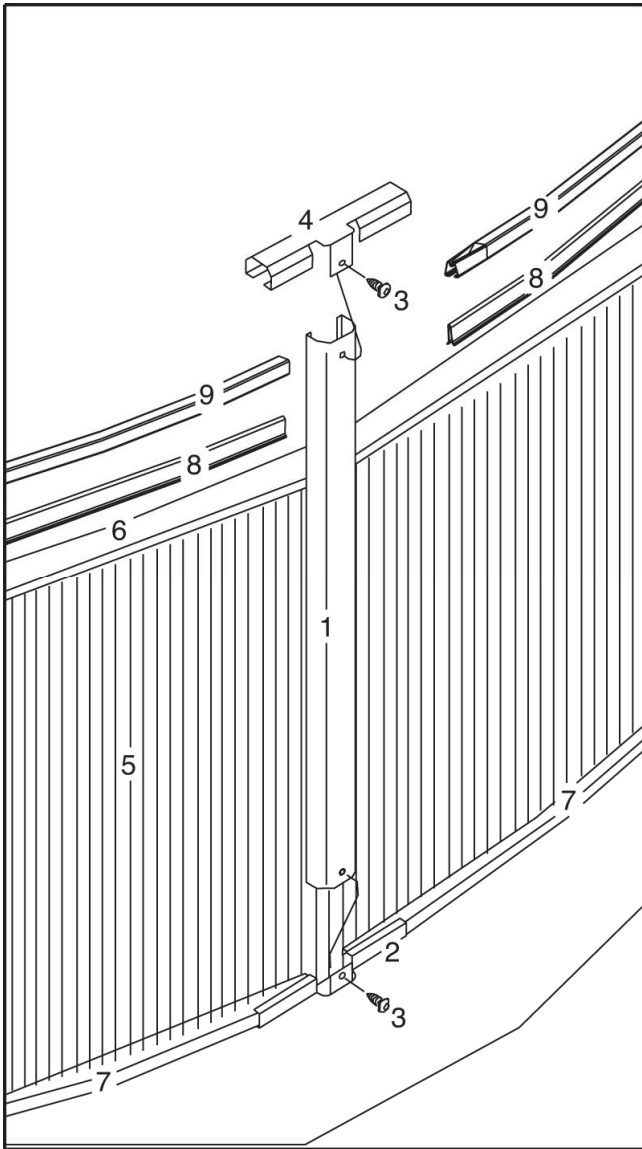

Pool Breakdown
Blue Lagoon 12' Round 48"
NB1061

<p><u>FEATURES:</u> Round Size: 12q Depth: 48+ 15 Year Warranty</p>	<p><u>STRUCTURE COMPOSITION:</u> Rugged Steel Frame Polymer Seat Caps Protective Wall Coatings</p>
--	--

	Qty	Carton #	Carton Content Description
<input type="checkbox"/>	1	CRARISND1248-SMN	BLUE LAGOON . 2 INCH UPRIGHT; 5/8 INCH RAIL, TOP CAP; BOTTOM PLATE; WALL; PLASTIC COPING; HARDWARE; INSTRUCTIONS

Carton Breakdown
Blue Lagoon 12' Round 48"
NB1061

Key #	Qty	Item #	Mfg Part #	Part Description	
CARTON # CRARISND1248-SMN					
<input type="checkbox"/>	1	8	NBP3222	37557	Upright 2+STL ALI Pearl Aries 47-5/8+
<input type="checkbox"/>	2	8	NBP3219	NLR-1320103	Bottom Plate 2+STL Aries
<input type="checkbox"/>	3	16	NBP3220	99-0114	Screw #12x5/8+Phil Pan ZY PTD Pearl Head
<input type="checkbox"/>	4	8	NBP3221	36868	Top Cap 5/8+Connector ALI Pearl Aries
<input type="checkbox"/>	5	1	-----	WSND48S-SMN12-454	Wall Sand 48+Steel SM 12
<input type="checkbox"/>	7	8	NBP3223	NLR-1460061	Bottom Rail 6 ϕ +R 53-15/16+(5/8+STL)
<input type="checkbox"/>	8	9	NBP3078	10296	Plastic Coping Single 48+For Metal Stab.
<input type="checkbox"/>	9	8	NBP3224	36863	Top Rail PTD 6 ϕ +R 53-15/16+(5/8+STL)
<input type="checkbox"/>	---	1	NBP3218	10608	Hardware YZ #37 Bolt Set Wall 48/52/54+
<input type="checkbox"/>	---	1	-----	95-0007	Envelopes Safety Complete
<input type="checkbox"/>	---	1	-----	95-0749	Aries Product Label
<input type="checkbox"/>	---	1	-----	97-0753	Round Aries Instructions

Blue Lagoon 12' Round 48"

NB1061

Key #	Part Description	Item #
1	Upright	NBP3222
2	Bottom Connector - Silver	NBP3219
3	Screw	NBP3220
4	Top Connector - Painted	NBP3221
5	Pool Wall	WSND48S-SMN12-454
6	Liner	-----
7	Bottom Rail - Silver	NBP3223
8	Plastic Coping	NBP3078
9	Top Rail - Painted	NBP3224
---	Hardware	NBP3218